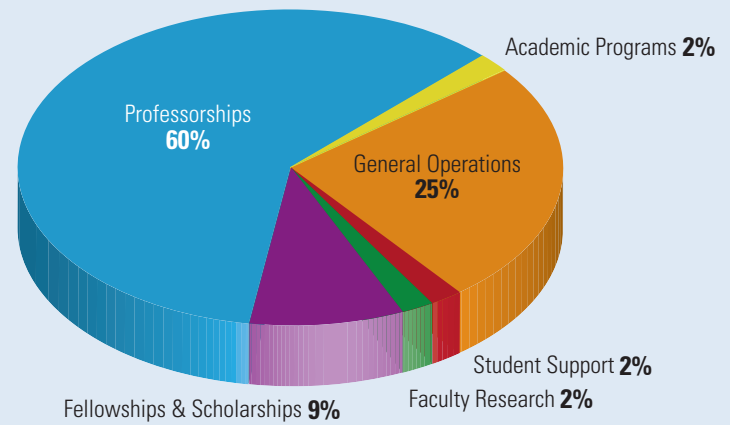

How the Money Was Used July 2007-June 2008

Ruth Wagner McNeely
Mary Gribble McSwain
Alexander Murphy Mebane Jr.
Joanne Stevenson Medlin
T. Gregory Meehan
Jane Crews Meekins
Sheila Faye Mehrer
Timothy James Mehninger
Brenda Alford Melvin
James Stuart Melvin Jr.
J. Ronald Mendenhall
Patricia Nordseth Mengel
Johanna Stephanie Meola
Sarah Futrell Meoni
Kaye Elaine Merrell
George Lemuel Mewborn Jr.*
Sarah Grace Meyer
Cristina Michelli
David John Middleton
Laraine Hoyle Middleton
Melinda Ferguson Mileham
Betsy Jacobs Miller
Carleen Moulder Miller
G. Wayne Miller
Kathryn Taylor Miller
Margaret Fox Miller
Melinda Long Miller
Patrick Christian Miller
Rebecca Worley Miller
Shannon Bass Miller
Teresa Coleman Miller
Vicki Suber Miller
Kristin Gale Mills
Alfred Walker Milner Jr.
Judy Cole Milton

Susan Solomon Mintzes
Elizabeth McDaniel Mitchell
Susan Harriett Mitchell
Devonne Camille Mitchener
Shannon O'Neal Mock
Patricia Parrott Moehle
Teri Goodman Moffett
Dianna Montague
Diana Lynn Montgomery
W. Clifton Moone III
Alison Aycock Moore
Cathy Quiroz Moore
Claude Wilson Moore Jr.*
Lee Joyner Moore
Becky Ennis Moran
Ann Elizabeth Morano
Margaret Sears Mordecai
Amy Jo Casey Morgan
Marcus Steele Morgan
Mark Sidney Morgan*
Sandra Sink Morgan
Mary Ann Hare Morris
Mary Myers Morrisett
James Henry Morton*
Kathryn Germanow Morton
Marcia McFarland Morton
Dan Moses
Barbara Katz Moss
Ruth Jeanne Allen Moss
Andrew Chase Mossman
Carolyn Frazier Moxley^
Lois Gumbrecht Moyer
Thomas Edward Muchlinski*
Howard Macon Mustian Jr.
Ann Howell Myatt
Clare Draper Myers
George Truitt Nall
Nancy Leonard Napier
Carola Higby Naquin
David Woods Dean Naquin*
Julie Marshall Nau
Richard Leroy Neafie
Jane Andrews Neblett
Sally Simpson Neblett
Bradley Craig Neigel*
Stephanie Byrd Neigel*
Fred Wilson Nelson Jr.
Janet Hartley Nelson
Janis Lovelace Nelson
Susan Linker Nelson
Vicki Teer Nelson
Wanda Neudorfer-Pack
Christopher Jay Neumann*
Susan Crain Neumann
Gail Miller Neville
Frances Rothrock Newsom
Margaret Lynne Newsome
Michael Ray Newsome
Barbara Sneed Newton
Darrell Phillip Newton
Barbara von Biberstein Nichols
Susan Snipes Nichols
John Charles Nicodemus
Anna Bair Niemitz
Bruno Anthony Niemitz Jr.*
Georgianna Hayes Niven*
William Edward Niven
Robert Floyd Noblett
Marietta Short Noel
Roger William Norman Jr.
Elizabeth Cottingham Norris
John Stuart Norris II*
Mary Ann Ittner Norris
Sylvia Douglas Nygard
Debra Louise Oates
Rebecca Jackson O'Connell
Joseph Thomas Odom Jr.
Kristine Maura O'Keefe
Donald Carson Oldham
Richard Matthew Oldrieve
Barbara Jester Oliver
Nan St. John Oliver
Rebecca A. Olive-Taylor
Jock Pike Ollis
Mark DeWitt O'Neal
Deborah Ann O'Neil
Conrad Eugene Ostwalt Jr.*
Mary Davidson Ostwalt